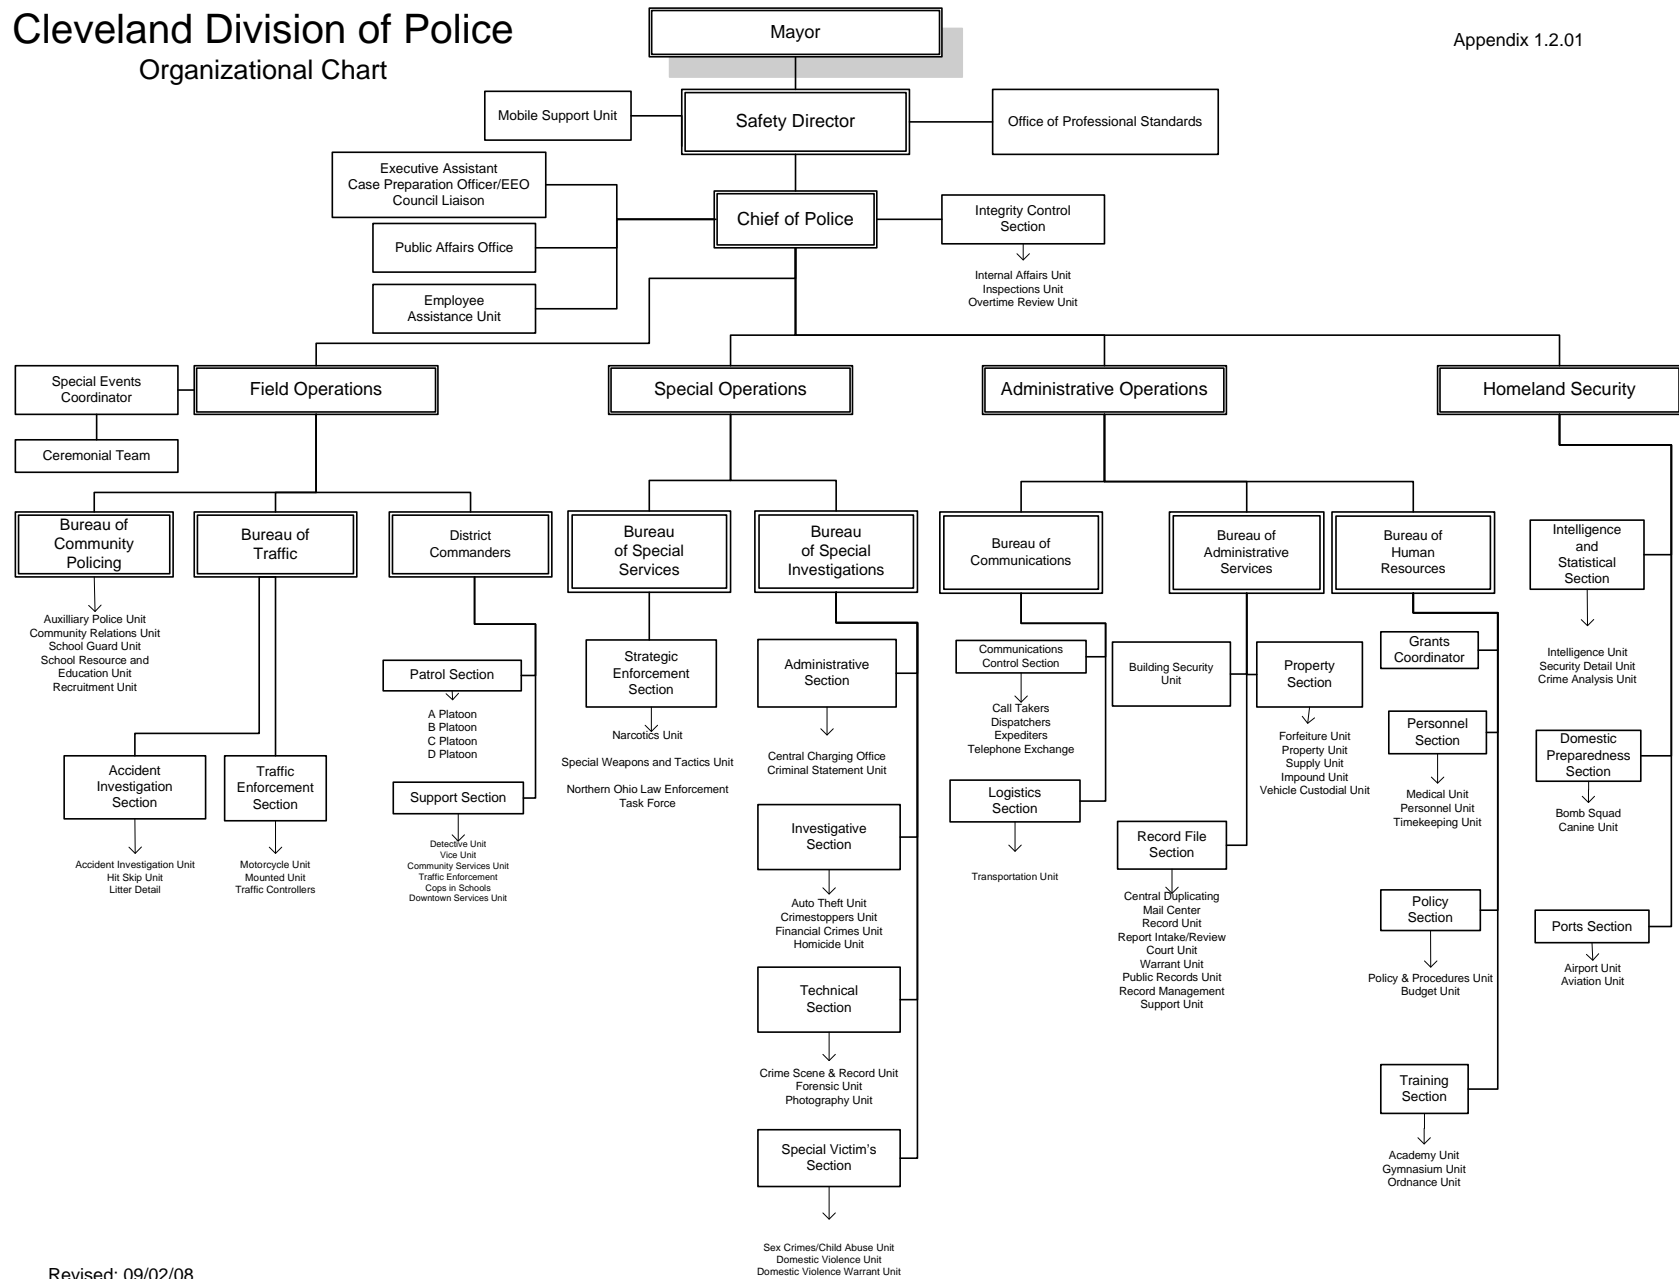

Cleveland Division of Police Organizational Chart

Appendix 1.2.01

Revised: 09/02/08